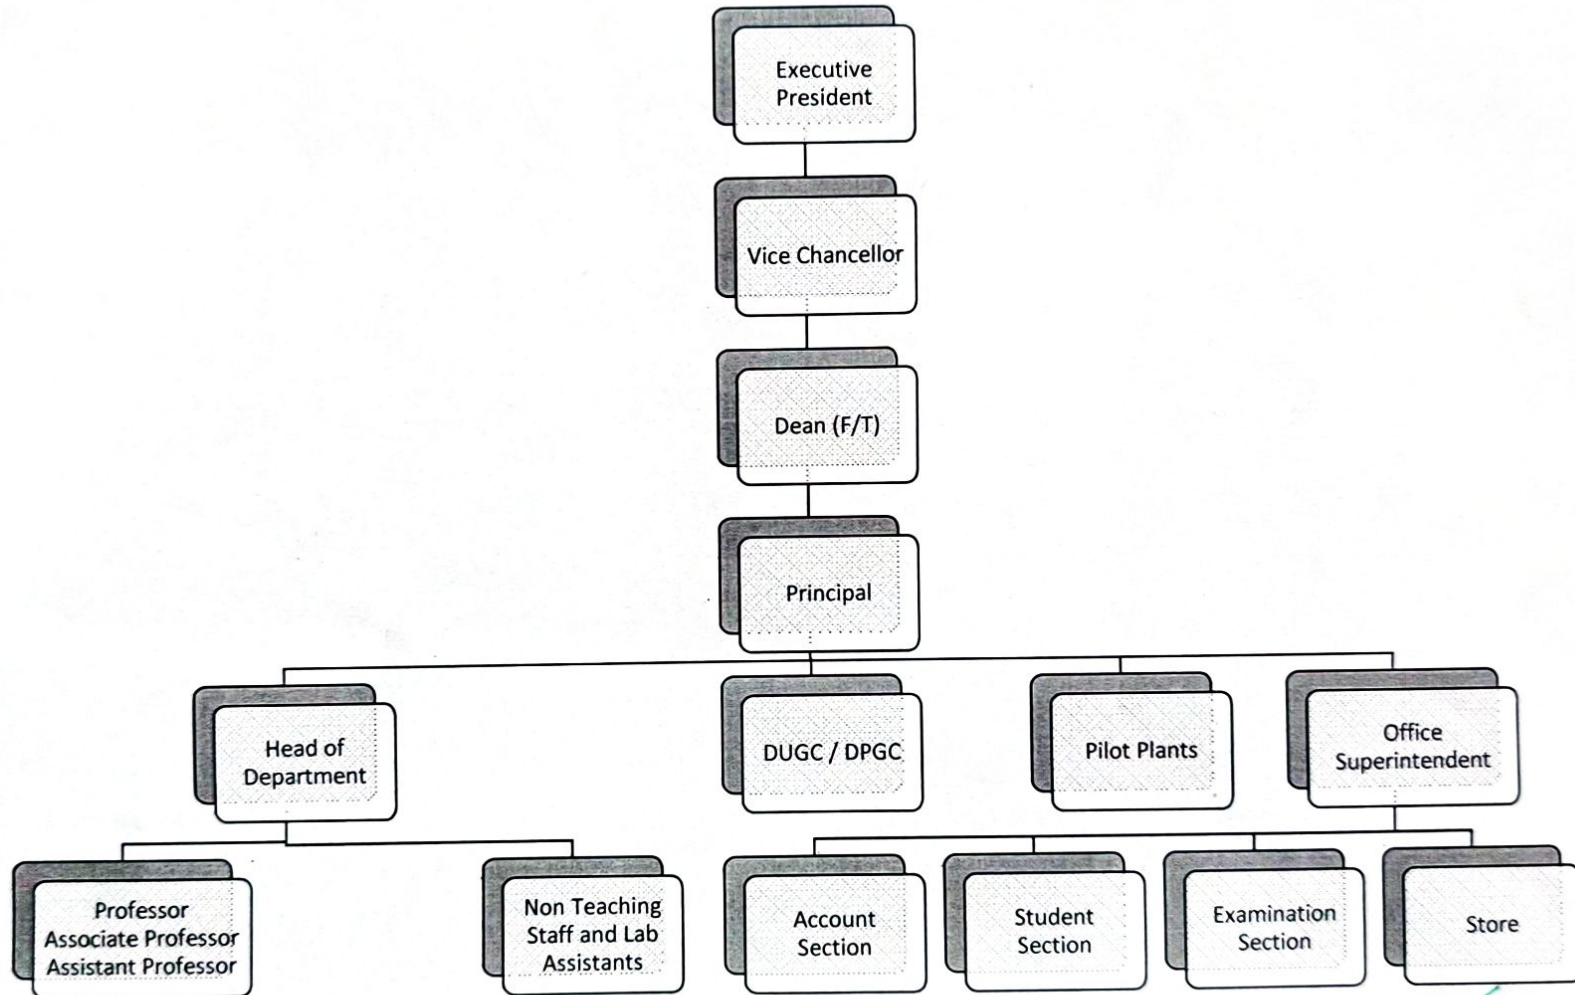

# MIT School of Food Technology – Organization Structure

*Signature*

**PRINCIPAL**  
MIT SCHOOL OF FOOD TECHNOLOGY  
LONI-KALBHOR, PUNE-412201